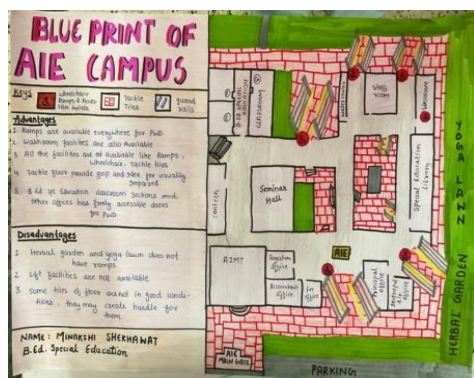

The objective of the meeting was to discuss and design the blueprint of AIE Barrier-Free Campus. This initiative is aimed at ensuring that the campus is fully accessible to persons with disabilities, starting from the main gate and extending to the Special Education Wing. Student teachers must know about the importance of creating a barrier-free campus that promotes inclusion and accessibility. The goal is to recognize the barrier free structure and ensure smooth movement throughout the campus.

Assigned Task to the students- Draft the Barrier Free Campus Blueprint by your own understanding starting from AIE Main Gate to Special Education Wing.

The blueprint has covered various things like Accessible pathways from the main gate to the Special Education Wing, Considerations for ramps, railings, tactile flooring, and signage's in Braille, Adequate lighting and clear signage for better navigation, Accessible parking spaces for vehicles of persons with disabilities, Automatic doors or easily operable doors for all campus buildings, Accessible restrooms and seating areas, Provision for emergency evacuation procedures tailored for persons with disabilities or others important things.

The meeting concluded with the discussion and emphasizing the importance of the given task in fostering a more inclusive environment for all individuals at AIE.

Glimpses

Ms. Komal Choudhary
Asst .Prof. , AIE

Dr. Abhilasha Gautam
Principal, AIE